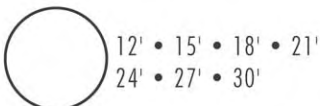

12' • 15' • 18' • 21'
24' • 27' • 30'