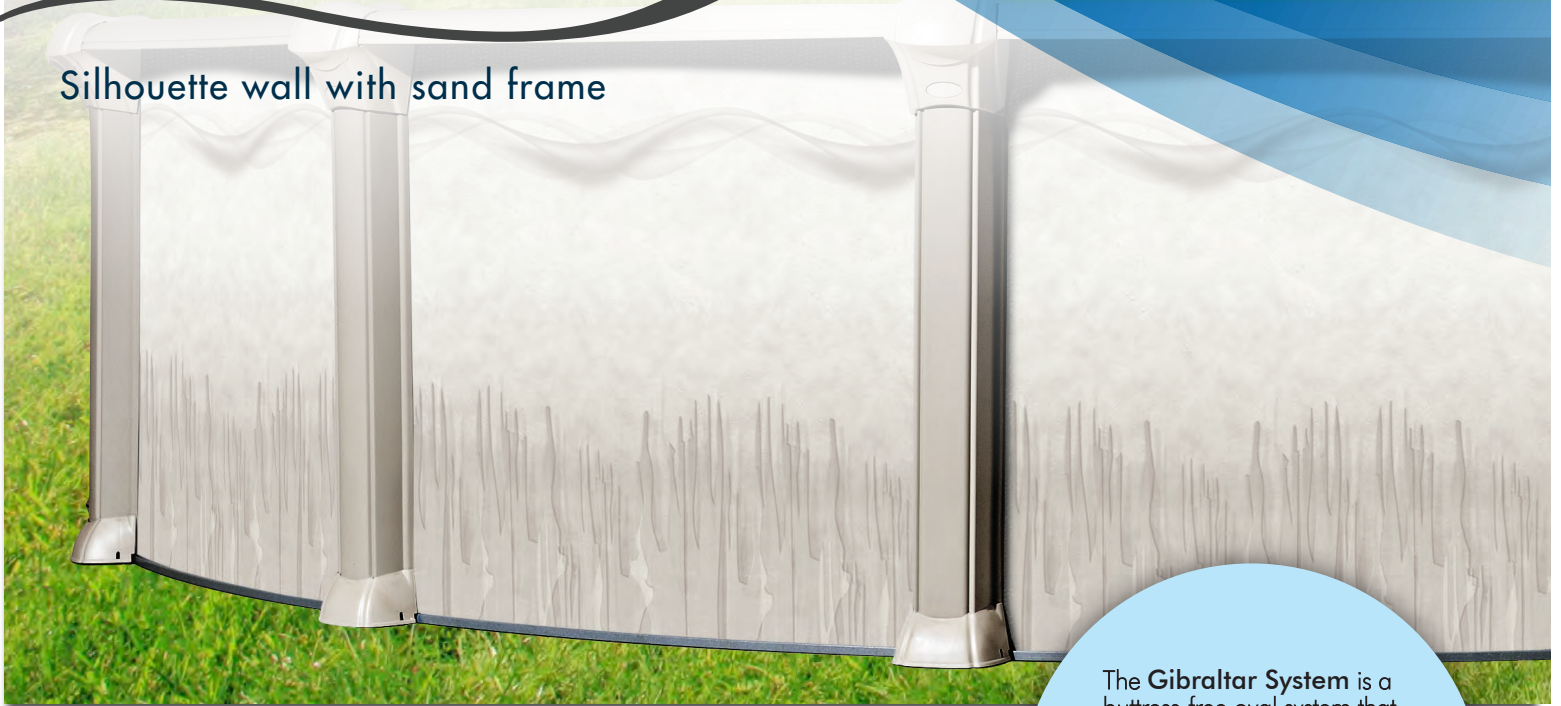

Chesapeake

Silhouette wall with sand frame

The **Gibraltar System** is a buttress-free oval system that does not require angled side supports, which take up extra yard space. This unique system delivers unsurpassed structural strength without visible supports. This attractive streamlined appearance takes up less valuable yard space.

Top ledge and uprights

- 9" steel top ledges
- Steel uprights
- Super-sturdy steel frame

Gibraltar Buttress-Free system

- An exclusive buttress-free system
- Maximizes yard space by eliminating unsightly struts
- Oval pools only

Omega Stabilizer

Only Atlantic pools feature the self-supporting Omega stabilizer bar. This nifty feature greatly simplifies homeowner installation, and has made Atlantic pools the top choice of many professional installers.

All-Weather Protection

The top ledges and uprights on every Atlantic pool undergo a state-of-the-art protective treatment process. In addition, they are coated with Texture-Kote. This combination provides incredibly long-lasting, all-weather protection with added resistance against corrosion, scratching and damaging UV rays. Atlantic's unique Quadra-Fold system and bolting pattern provides maximum wall joint strength.

ATLANTIC
ABOVE GROUND POOLS

NO DIVING. NO JUMPING. ABOVE GROUND POOLS ARE DESIGNED FOR SWIMMING ONLY. MAINTAIN CONSTANT VIGILANCE WHEN CHILDREN ARE IN OR AROUND THE POOL.