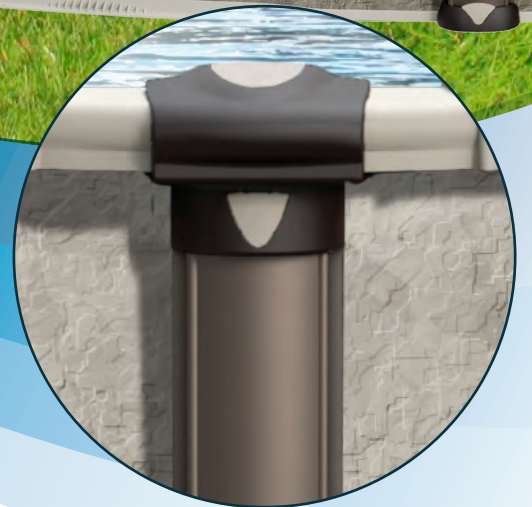

Patriot Hybrid

Build your happy place in
your own backyard!

ATLANTIC™
ABOVE GROUND POOLS