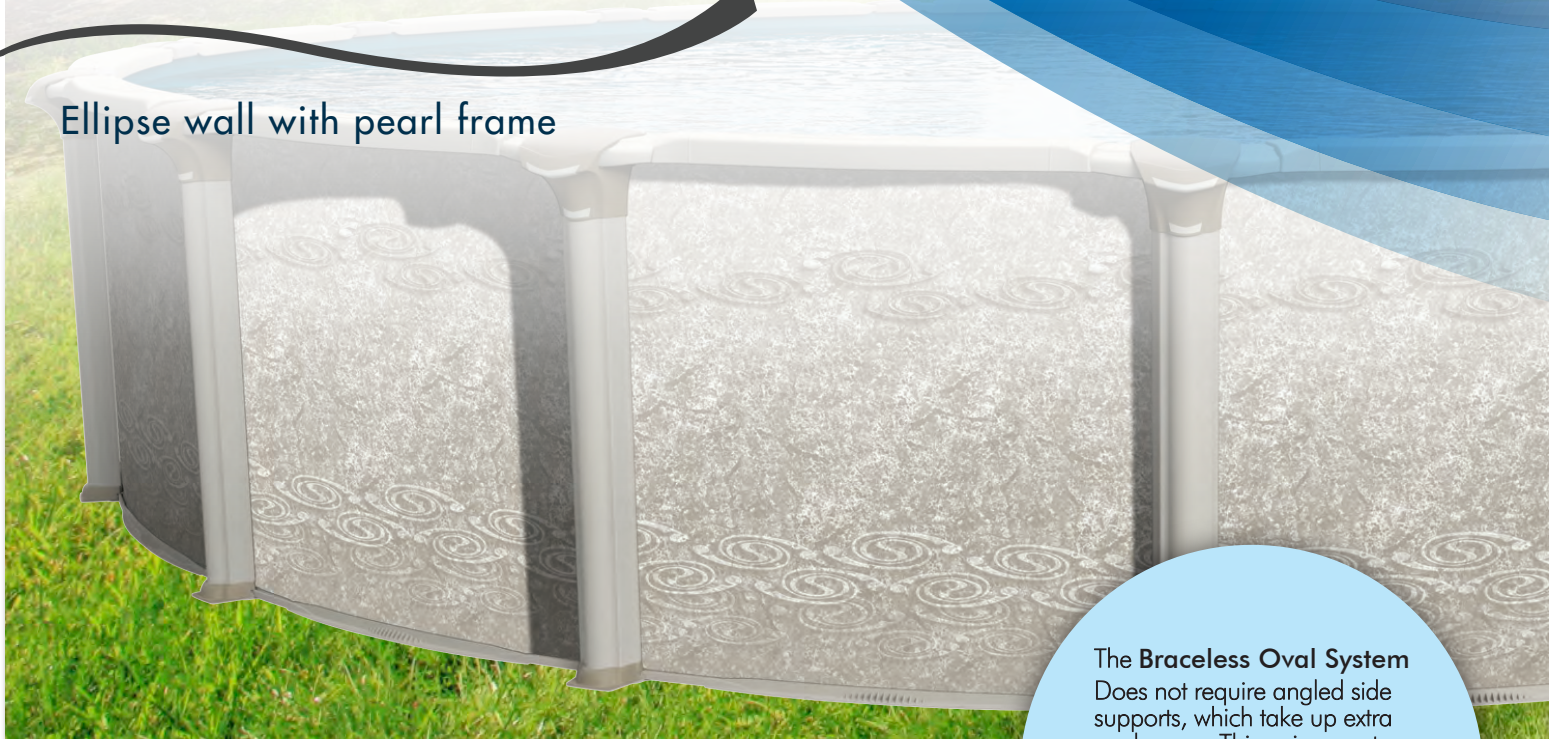

Costa del Sol

Injection-molded resin and super-sturdy steel give the Costa del Sol unsurpassed beauty and durability.

ATLANTIC[™]
ABOVE GROUND POOLS

Costa del Sol

Ellipse wall with pearl frame

The Braceless Oval System
Does not require angled side supports, which take up extra yard space. This unique system delivers unsurpassed structural strength without visible supports. This attractive streamlined appearance takes up less valuable yard space.

Top ledge and uprights

- 7" injected resin top ledges
- Steel uprights
- Two piece resin ledge covers hides fasteners and will not chip or discolor

Yard extender system

- Invisible lateral supports
- Making the most out of your yard and your pool!
- Oval pools only