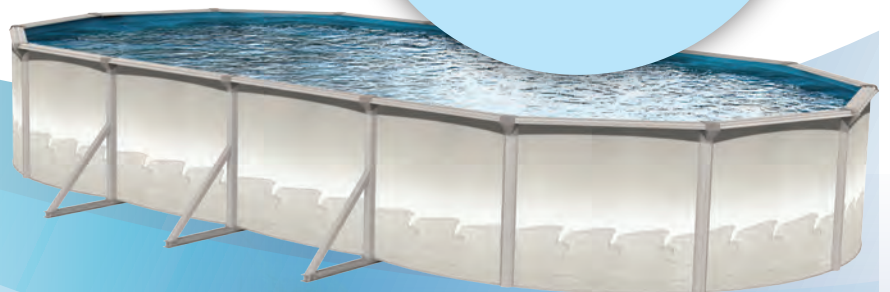

This unique system provides years of worry-free family fun and relaxation.

Top ledge and uprights

- 6" steel top ledge
- Steel uprights
- Sturdy steel frame

Channel-Lok II-Buttress

- Ease of installation
- Engineered to require fewer buttresses
- Oval pools only

Omega Stabilizer

Only Atlantic pools feature the self-supporting Omega stabilizer bar. This nifty feature greatly simplifies homeowner installation, and has made Atlantic pools the top choice of many professional installers.