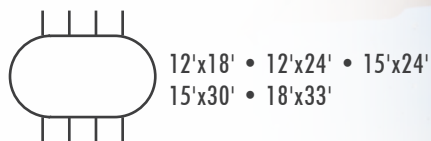

All-Weather Protection

The top ledges and uprights on every Atlantic pool undergo a state-of-the-art protective treatment process. In addition, they are coated with Texture-Kote. This combination provides incredibly long-lasting, all-weather protection with added resistance against corrosion, scratching and damaging UV rays. Atlantic's unique Quadra-Fold system and bolting pattern provides maximum wall joint strength.